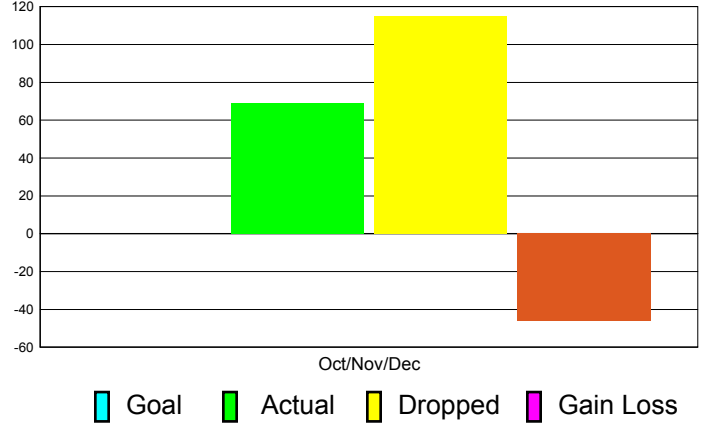

Membership Results 2011-2012

Goal, New, Dropped, Gain/Loss